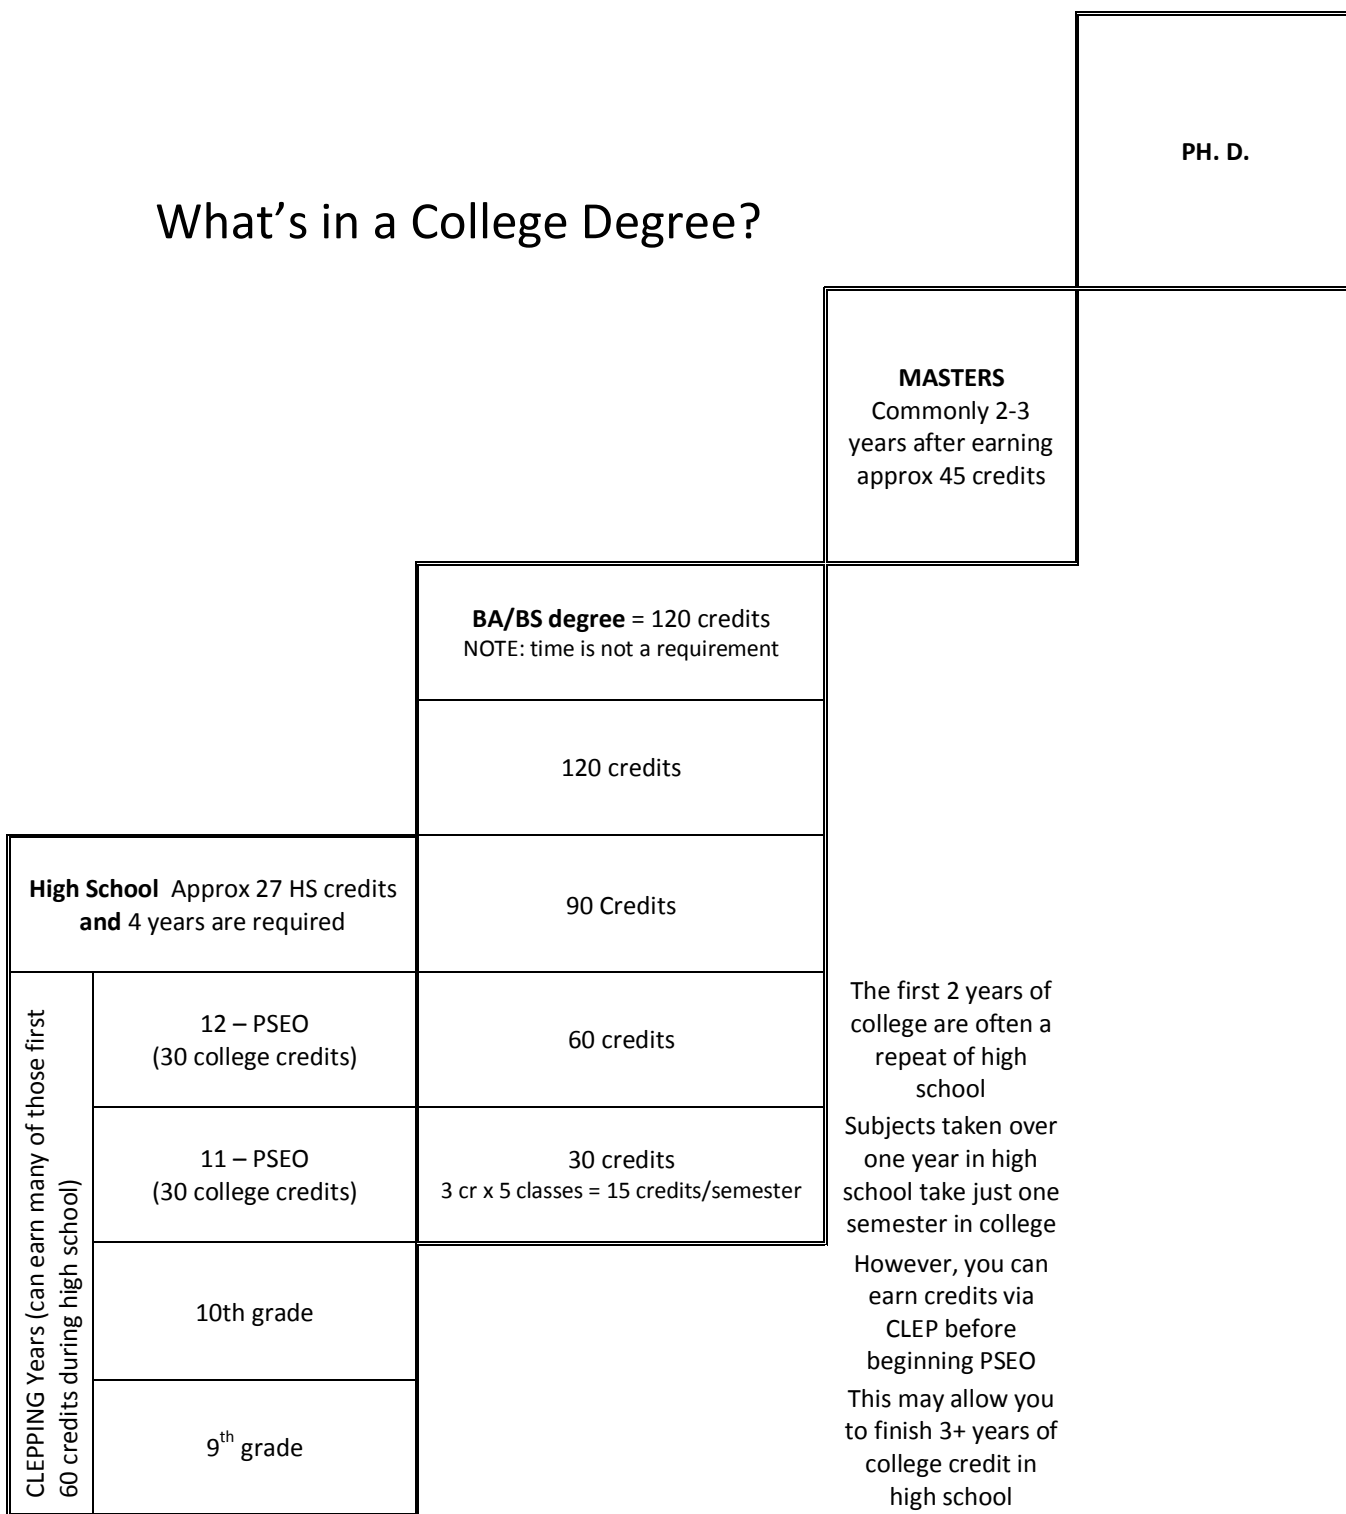

What's in a College Degree?

BA/ BS = 120 Credits